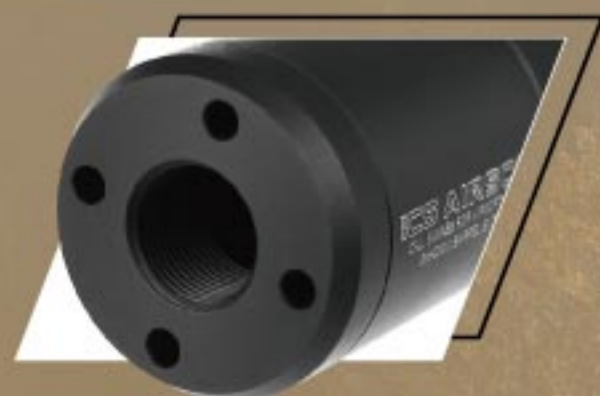

BLE-PM2

- ▶ Design based on the classic Russian descent pistol Makarov, the NBB system with fixed barrel feature could effectively increase stability while shooting.
- ▶ A 14mm CCW muzzle end and a Shadow Barrel Extension Tube are included out of the box to assemble with ease. The unique Shadow cup design inside the Barrel Extension Tube could help to stable your barrel to increase accuracy while firing.
- ▶ Press-To-Vent hammer design, provides safeness while changing the cartridge.

14mm CCW Muzzle End

H-up Adjustment

Steel Made Hammer and Firing Pin

Safety Lever

Shadow Cup

Authentic Trigger Guard

Sling mount, Magazine Catch and CO2 Cartridge Housing Screw

Both CW & CCW 14mm Thread

MODEL OPTION

SPECIFICATIONS

Total Length	165mm / 265mm (with BET)
Inner Barrel Length	88.5mm
Weight	720g 845g (with BET)
Muzzle Velocity	100m/s (328 FPS)
Caliber	6mm
Magazine Capacity	13 rounds max.
Receiver Material	Full Metal
Power	CO ₂
H-up	Adjustable
Barrel Extension Tube(BET) thread	CW&CCW 14mm